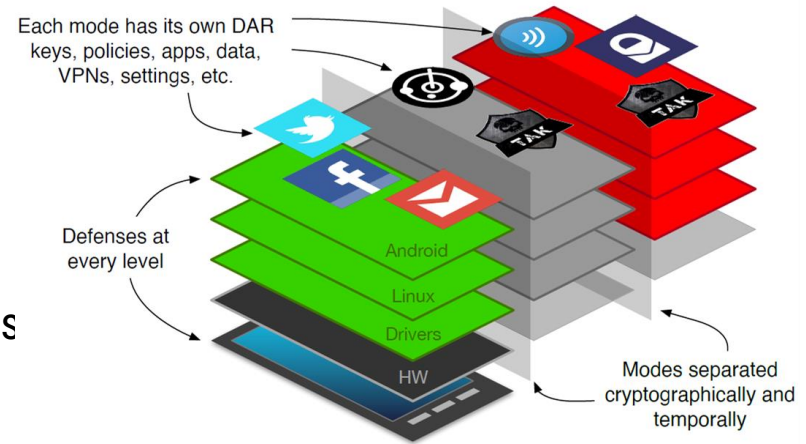

**ACCESSORIES
TO MEET
YOUR NEEDS**

EXPANSIVE BROADBAND CONNECTIVITY

NORTH AMERICA LTE BANDS: 2, 4, 5, 7, 12, 14, 17, 29, 30, 66

APAC and LA LTE BANDS: 1, 2, 3, 4, 5, 7, 8, 19, 28

EMEA LTE BANDS: 1, 3, 7, 8, 20, 38, 39, 40

Certifications

- NIAP for the L11 is complete CCEVS-VR-VID11002-2020 under both the MDFPP and the WLAN extension.
- CSfC Certification April 2020.
- Device is FIPS 140-2 Certified
- All PK certificate functions are validated per NIAP and are CSfC-compliant.
- The L11 has two layers of DAR and per-context derived keys.
- The LEX L11 EUD is TAA-compliant.
- MSI is an NSA Trusted Integrator

Secure Mode Isolation Capability

- Can have as many policies as the mission dictates
- Completely isolated partitions
- Separate Security Policy, Crypto Keys, Features, Apps, and data
- Users can easily switch between modes
- Tailorable and Manageable by Administrators
- Enables an end user to access networks of differing security levels on the same device
 - Namely having NIPR and SIPR co-reside on the L11

Summary

- Trade Agreement Act Compliant
- Purpose Built
 - Made for collaboration
 - Pairs easily with APX
 - Buttons designed for Wave interface
 - PTT, Volume, Channel Changing, Emergency with button press.
- Application Agnostic
 - ATAK, WAVE, Cellcrypt, etc
- Rugged
 - MIL-STD 810G and IP67
 - Similar testing and ruggedization to our APX line of radios
- Certified and Secure
 - NIAP, CSfC
 - Secure Multi-Persona for multiple secure enclave connectivity.