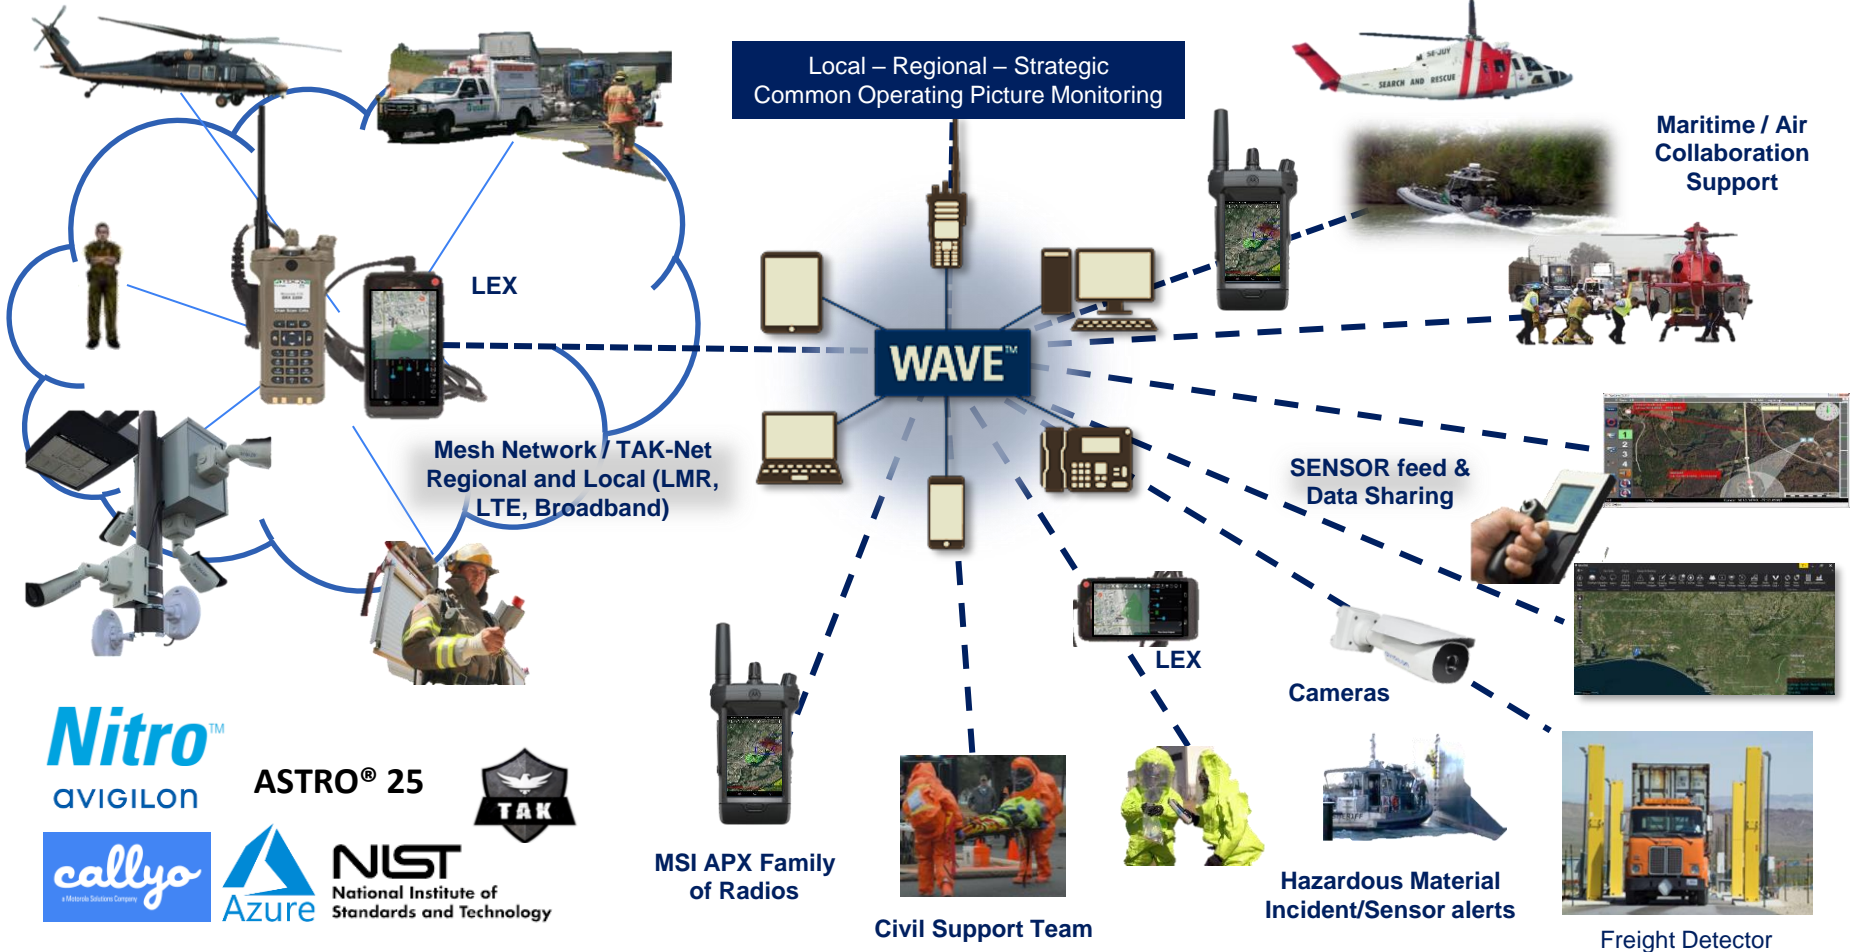

Motorola Integration of Critical Capabilities

Nitro™
AVIGILON

ASTRO® 25

callyo
A Motorola Solutions Company

Azure

NIST
National Institute of
Standards and Technology