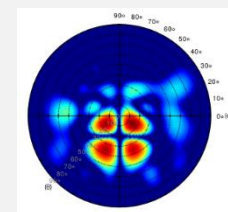

Electronic Warfare

Progress

Short range wireless testing completed with Xilinx Gen1 Ultrascale+ RFSoc evaluation kit with up to 800 MHz IBW. Bandwidth limited by ADC sampling speed. Up to 6000 MHz IBW is possible.

Flexible demonstration unit developed using the Pentek 5950 Quartz FPGA for smaller size and transportability.

Stealth communications application in development for low data rate transmission of voice, text, machine controls, and small files.

Next Steps

Develop application specific solutions. Customize wireless interface for application requirements. Adapt hardware, software, and firmware to support application and customized wireless interface.

Manufacture custom solutions at scale to support the customer's need. Deploy field units to customer's environment of interest.

Sustain fielded units with maintenance and upgrades. Continue innovation in customer's application of interest.

Shockwave^{tm}: a large instantaneous bandwidth wireless system for many agile solutions

Advantages

Intellectual Property

Patent pending radio frequency front-end and antenna hardware to enable large instantaneous bandwidths in one channel with low distortion.

Massive Light

Founded in 2018 to develop and commercialize new innovations in electromagnetics. Focused on next generation wireless solutions for the United States.

Our Team

Well-rounded with over 100 years of combined experience spanning tech R&D, start-up growth, military service, and business leadership.