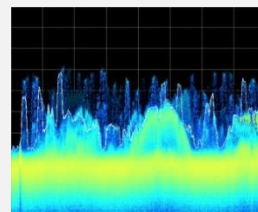

Future Capabilities

- Increases Wireless Capacity like Water in a Larger Pipe
- Instantaneous Wireless Bandwidth: ≤ 6000 MHz
- Flexible Frequency Range: 2400-9000 MHz
- Low Distortion: $> 80\%$ Fidelity Factor

Wireless Capacity Increased through New Antenna and RF Front-end

Applications

All of these and more!

Stealth Comms

Direction Finding

Satellite Comms

Radars and Emulators

Drone-to-ground Comms

Anti-jam Comms

Force Collaboration

Signals Intelligence

Electronic Warfare

Progress

Short range wireless testing completed with Xilinx Gen1 Ultrascale+ RFSoc evaluation kit with up to 800 MHz IBW. Bandwidth limited by ADC sampling speed. Up to 6000 MHz IBW is possible.